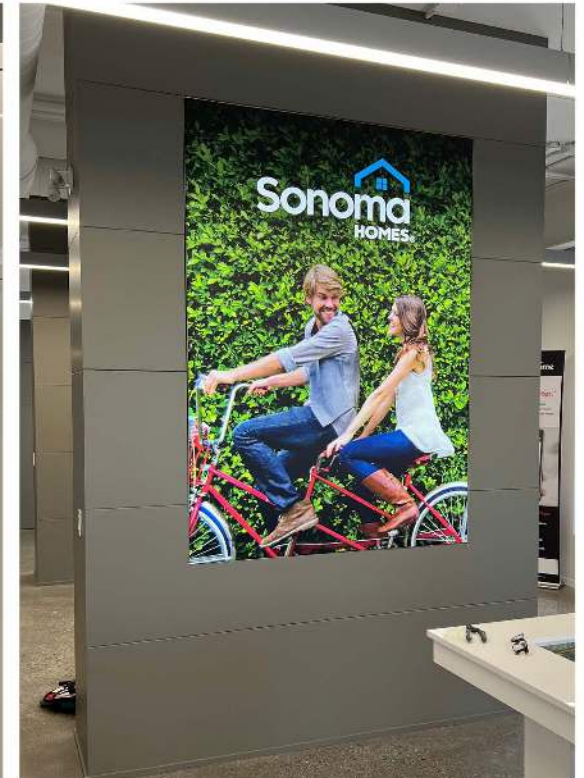

SONOMA HOMES - SALES CENTRE (Hamilton, ON)

Check out our amazing work

**CONTACT US
FOR YOUR QUOTE
TODAY.**

170 PRINCESS STREET, HAMILTON ON L8L 3L3
Ph. (905) 333-0113 | welcome@ledsolutions.ca

WWW.LEDSOLUTIONS.CA